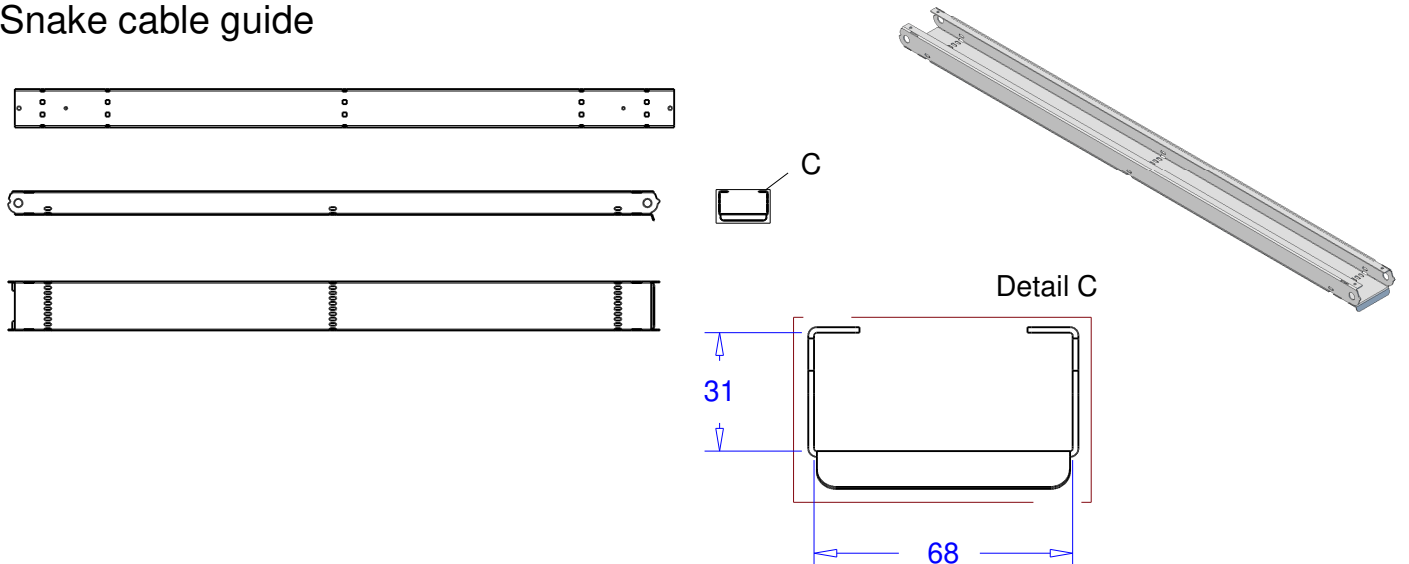

Snake cable guide

Product: comparison cable gutter

Code:

ADMIRAL
STAGING ESSENTIALS