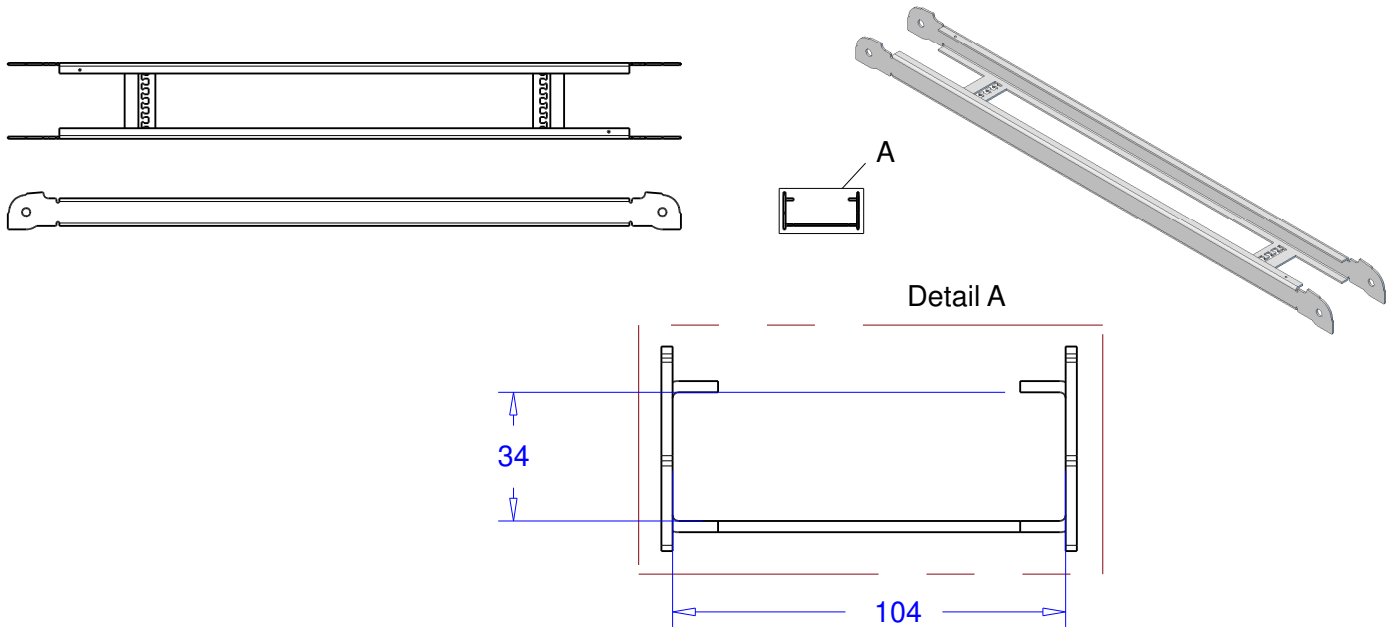

## Basic cable guide

## Small cable guide

## Snake cable guide

Product: comparison cable gutter

Code:

**ADMIRAL**  
STAGING ESSENTIALS