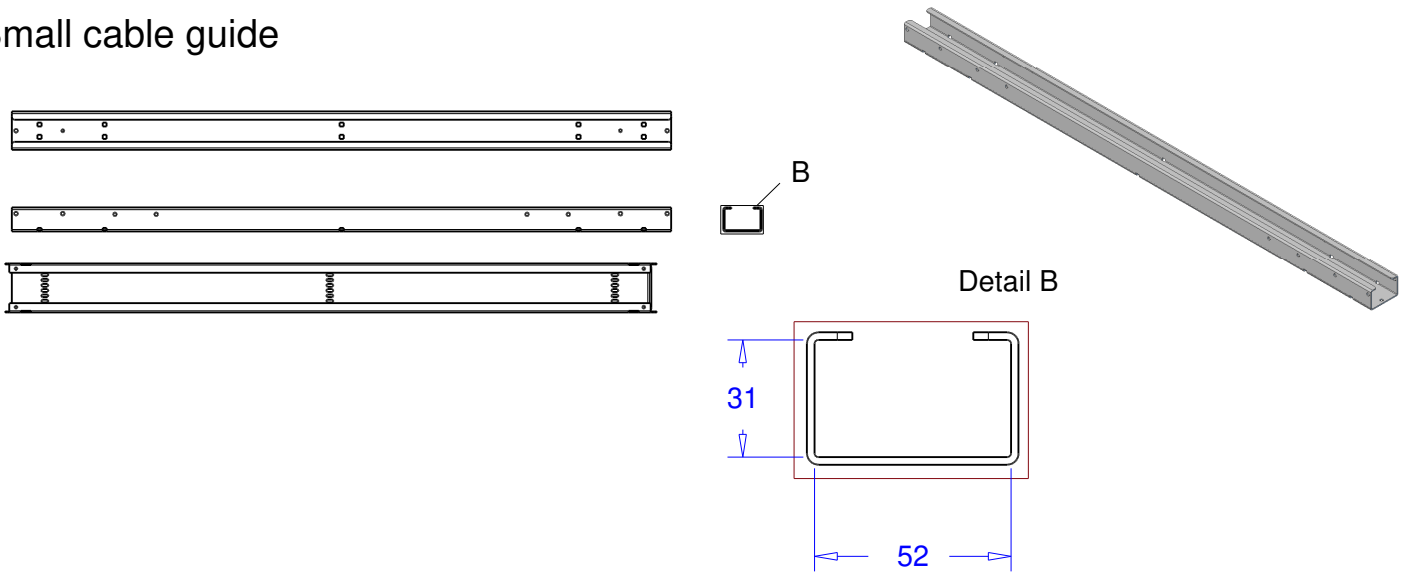

## Basic cable guide

## Small cable guide

## Snake cable guide

Product: comparison cable gutter

Code:

**ADMIRAL**  
STAGING ESSENTIALS