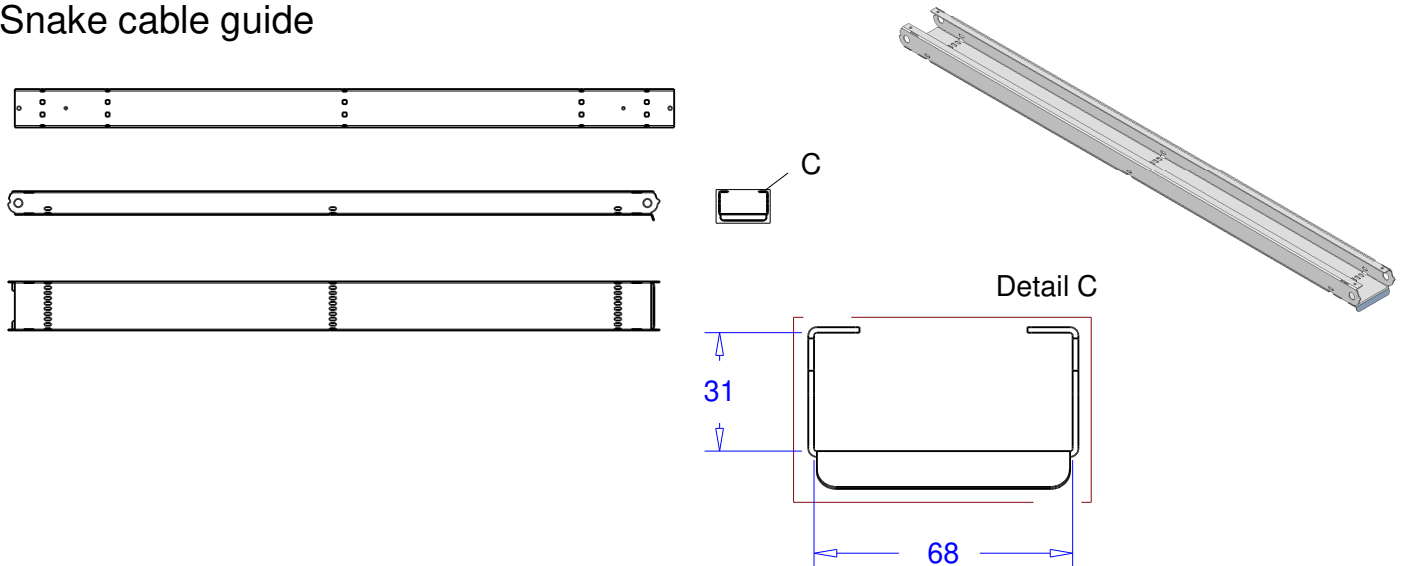

## Basic cable guide

## Small cable guide

## Snake cable guide

Product: comparison cable gutter

Code:

**ADMIRAL**  
STAGING ESSENTIALS