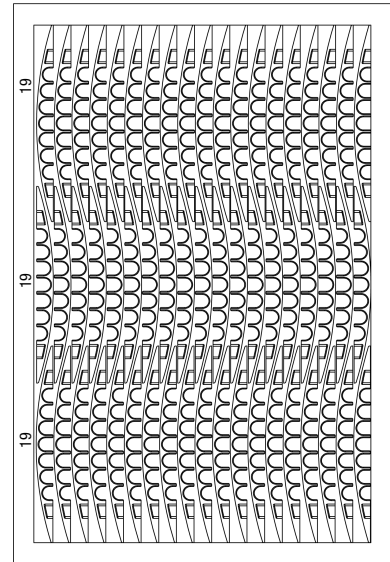

DEFENDER® BOX BELADUNGSPLAN

LOADING PLAN I PLAN DE CHARGEMENT I PLANO DE CARGA

www.adamhall.com

NANO (88 pcs. / Total weight 449 kg)

MINI (69 pcs. / Total weight 478,2 kg)

COMPACT (57 pcs. / Total weight 272,2 kg)

MIDI (27 pcs. / Total weight 406 kg)

III (20 pcs. / Total weight 502 kg)

XXL (13 pcs. / Total weight 334 kg)

ULTRA L (6 pcs. / Total weight 247 kg)