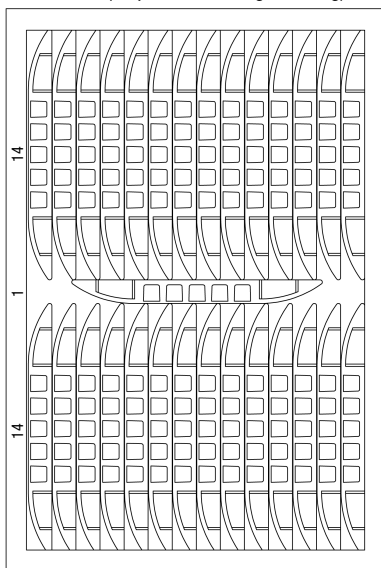

DEFENDER® BOX BELADUNGSPLAN

LOADING PLAN I PLAN DE CHARGEMENT I PLANO DE CARGA

www.adamhall.com

NANO (88 pcs. / Total weight 449 kg)

MINI (69 pcs. / Total weight 478,2 kg)

COMPACT (57 pcs. / Total weight 272,2 kg)

MIDI (27 pcs. / Total weight 406 kg)

III (20 pcs. / Total weight 502 kg)

XXL (13 pcs. / Total weight 334 kg)

ULTRA L (6 pcs. / Total weight 247 kg)