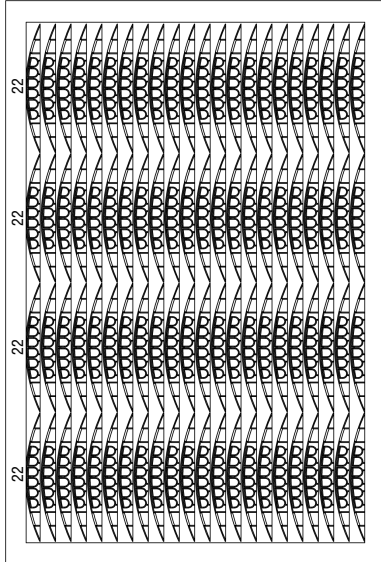

DEFENDER® BOX BELADUNGSPLAN

LOADING PLAN I PLAN DE CHARGEMENT I PLANO DE CARGA

www.adamhall.com

NANO (88 pcs. / Total weight 449 kg)

MINI (69 pcs. / Total weight 478,2 kg)

COMPACT (57 pcs. / Total weight 272,2 kg)

MIDI (27 pcs. / Total weight 406 kg)

III (20 pcs. / Total weight 502 kg)

XXL (13 pcs. / Total weight 334 kg)

ULTRA L (6 pcs. / Total weight 247 kg)