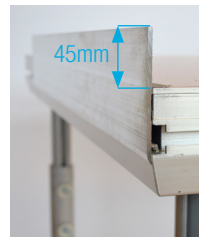

CLICK-ON STAGEDEX PROFILES

SKIRTING PROFILE	
SM-CT-ATT-06	CLIP ON SKIRTING PROFILE L=047CM + VELCRO
SM-CT-ATT-07	CLIP ON SKIRTING PROFILE L=097CM + VELCRO
SM-CT-ATT-08	CLIP ON SKIRTING PROFILE L=197CM + VELCRO

TOE BOARD PROFILE	
SM-CT-ATT-11	CLIP ON TOE BOARD + L=047CM + VELCRO
SM-CT-ATT-12	CLIP ON TOE BOARD + L=097CM + VELCRO
SM-CT-ATT-13	CLIP ON TOE BOARD + L=197CM + VELCRO

Click-on StageDex profiles

One simple click and the profile is mounted to your deck!

Prolyte click-on skirting profile

The skirting profile is developed to create an easy way to attach skirting to your decks, finishing the look of your platform or stage neatly.

This profile is available in lengths of 470 mm, 970 mm and 1970 mm.

A Velcro strip is delivered with this profile to facilitate the attachment of skirting.

Prolyte click-on toe board profile

The skirting profile is developed to create an easy way to mount a toe board to your platform or staging area, creating a safe zone and preventing chairs from skidding off. This profile is available in lengths of 470 mm, 970 mm and 1970 mm.