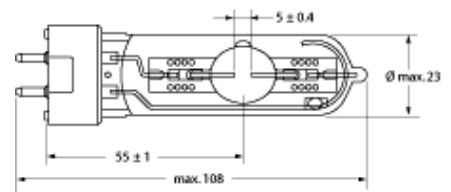

Directions for use

- Burning position: universal
- Restrike after 10 minutes
- Only use in closed fixtures
- Can be operated on an electronic power supply or on a magnetic ballast

Product Attributes

Item description	BA 250/2 SE D 8.5
Ordering Code	0023998
EAN code	5410288239989
Packing Quantity	10
Watt. (W)	250
Volt. (V)	95
Cap	GY9.5
Max. Over. Length (mm)	108
Diameter (mm)	23
Light output (lm)	18000
Current (A)	3
Average life (hours)	3000
Repl. Time	2300
Colour Temp (K)	8500
CRI	2B
Arc Gap	5

Product Image

Line Drawing

Burning Position

Lamp Cap

GY9.5