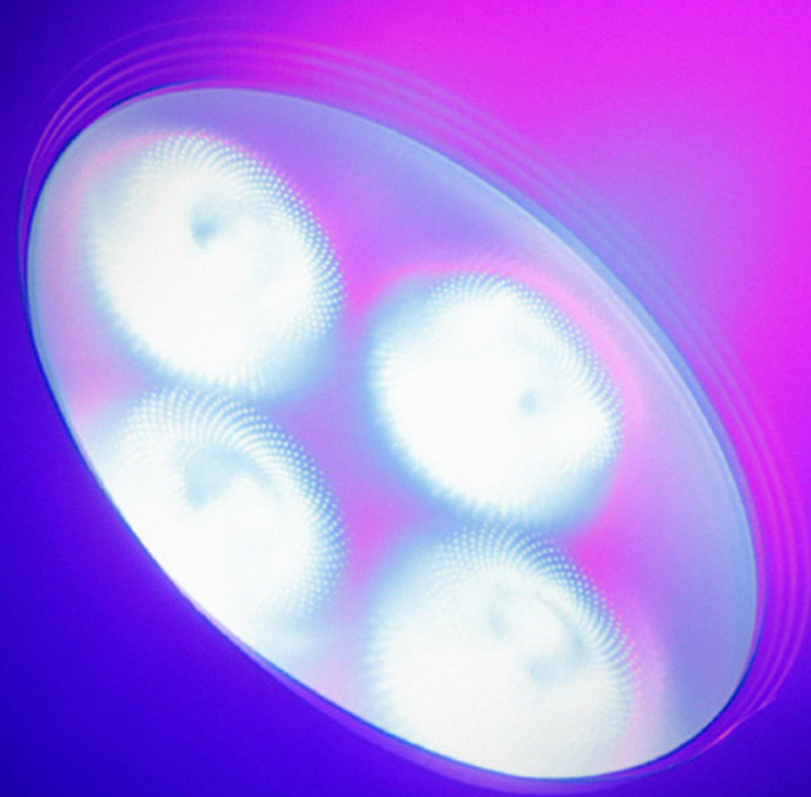

ZENIT® P40 / P130
PROFESSIONAL IP65 **OUTDOOR PAR LIGHTS**
WITH INNOVATIVE LIGHT SHAPING DIFFUSER