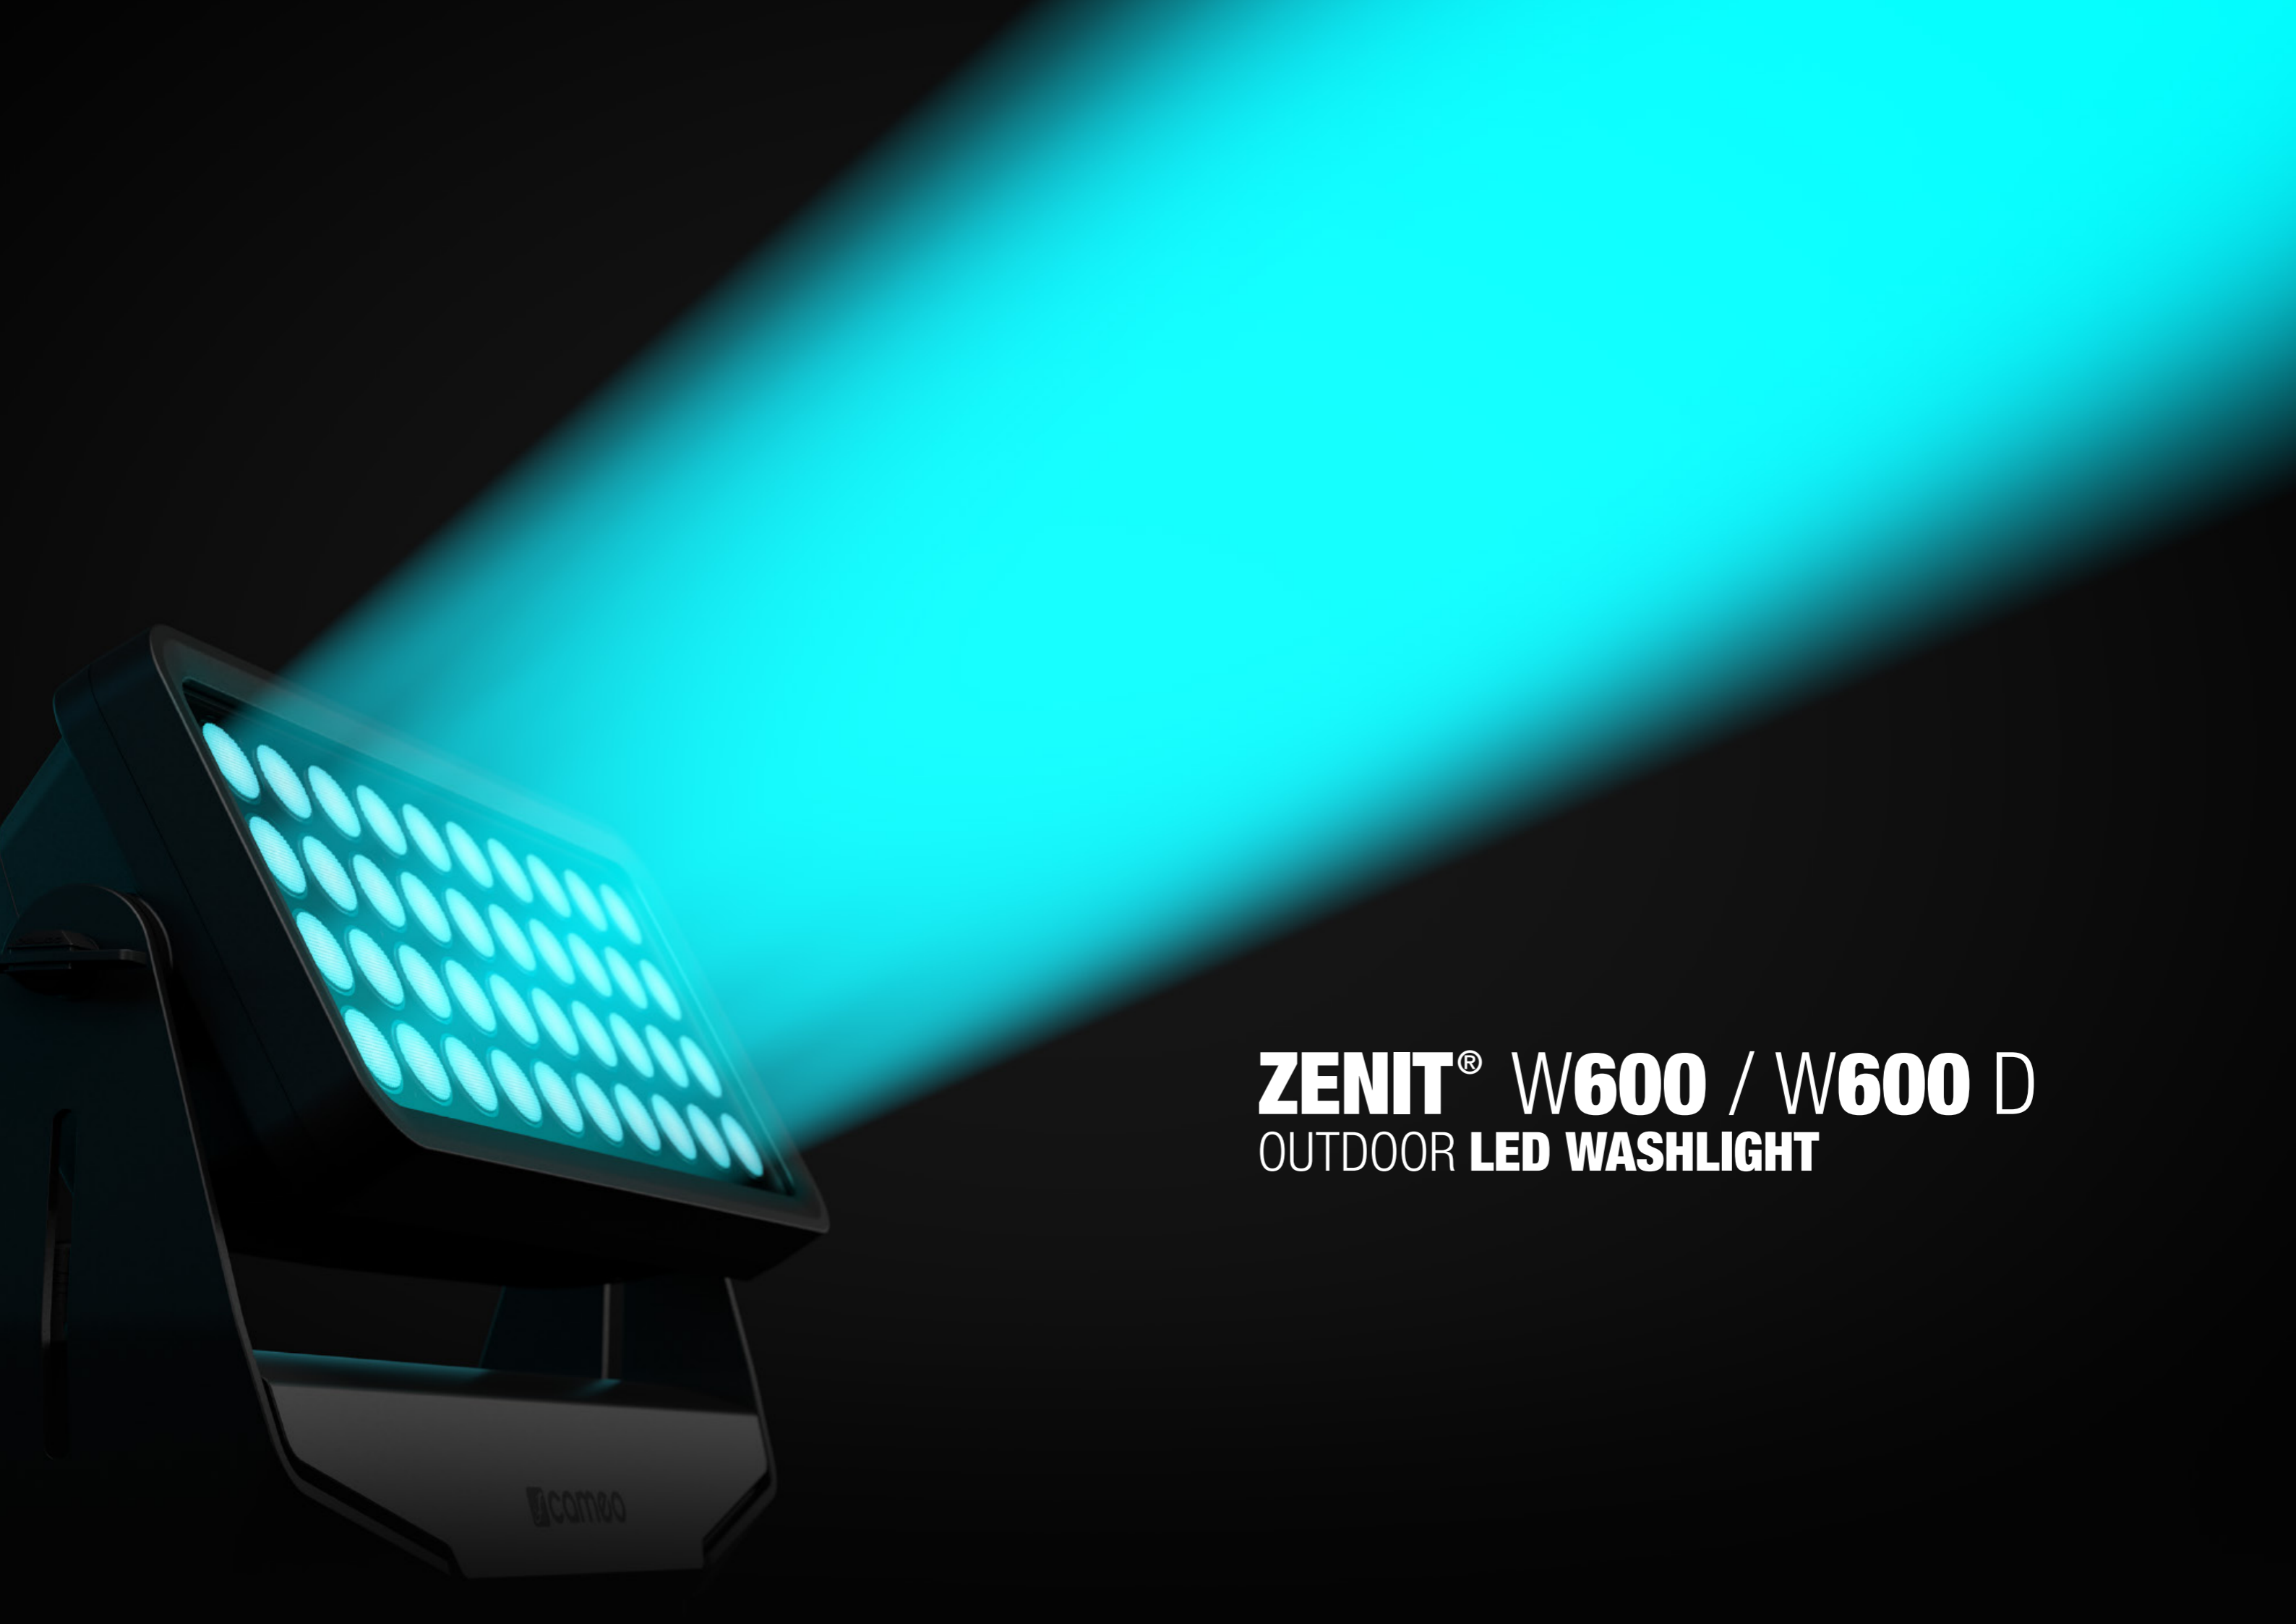

ZENIT® W600 / W600 D
OUTDOOR LED WASHLIGHT

cameo