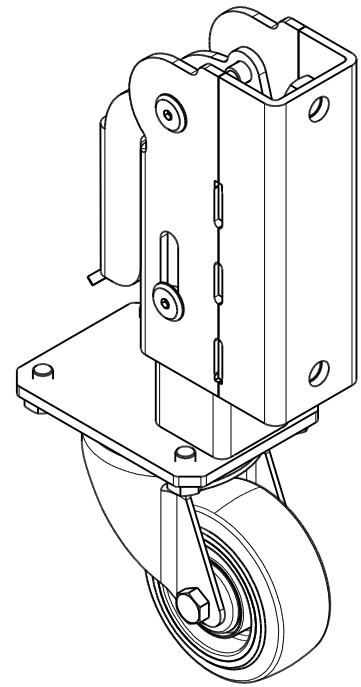

used as
box riser

used as
trussmover

used as
stage (legs) riser

Product: Admiral Lifting wheel

Code: POPOAL04

ADMIRAL
STAGING ESSENTIALS

WLL wiel / castor 130 kg

Product:	lifting wheel
Code:	

Product:	Lifting wheel attachments
Code:	

minimum podium hoogte: 40 cm
minimum stage height: 40 cm

dubbele poot:
two legs:

Section A-A

Product:	lifting wheel
Code:	