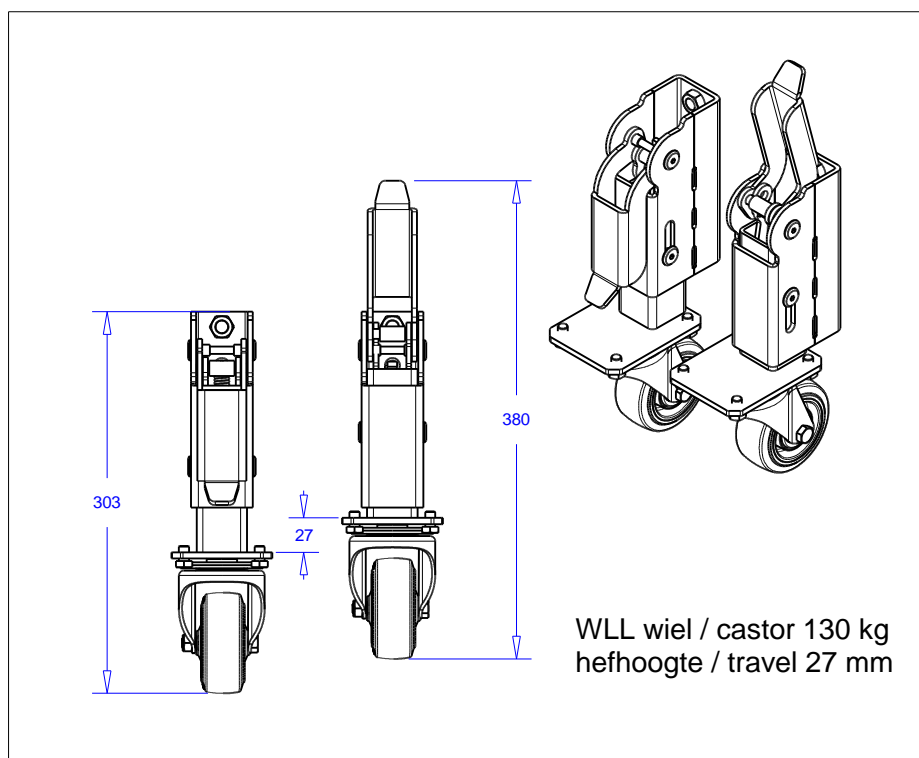

used as
box riser

used as
trussmover

used as
stage (legs) riser

Product: Admiral Lifting wheel

Code: POPOAL04

ADMIRAL
STAGING ESSENTIALS

WLL wiel / castor 130 kg

Product:	lifting wheel
Code:	

Product:	Lifting wheel attachments
Code:	

minimum podium hoogte: 40 cm
minimum stage height: 40 cm

dubbele poot:
two legs:

Section A-A

Product:	lifting wheel
Code:	