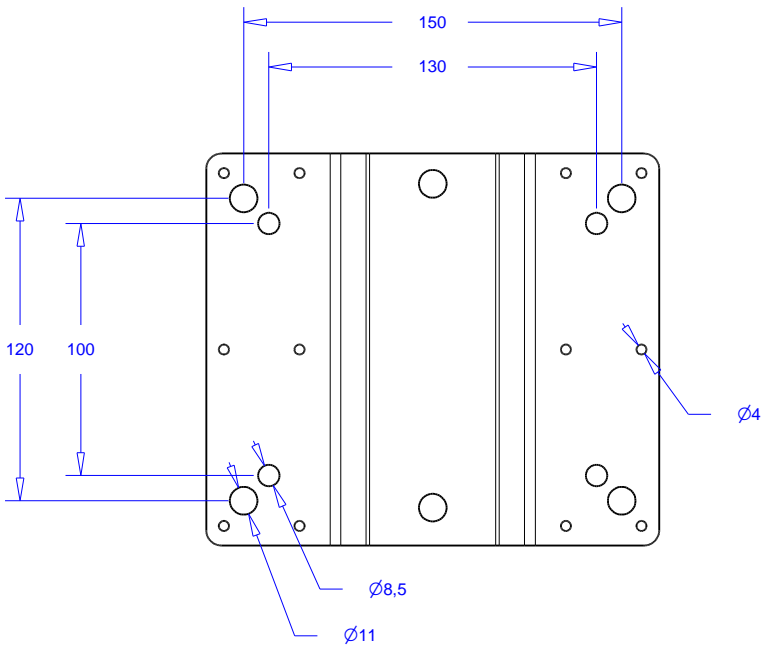

used as
box riser

used as
trussmover

used as
stage (legs) riser

Product: Admiral Lifting wheel

Code: POPOAL04

ADMIRAL
STAGING ESSENTIALS

WLL wiel / castor 130 kg

Product:	lifting wheel
Code:	

Product:	Lifting wheel attachments
Code:	

minimum podium hoogte: 40 cm
minimum stage height: 40 cm

dubbele poot:
two legs:

Section A-A

Product:	lifting wheel
Code:	