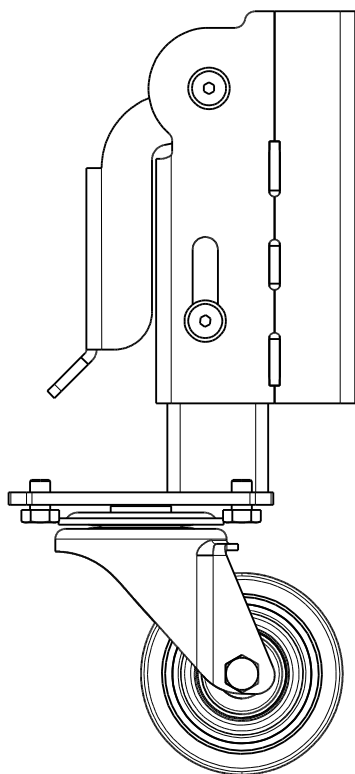

used as
box riser

used as
trussmover

used as
stage (legs) riser

Product: Admiral Lifting wheel

Code: POPOAL04

ADMIRAL
STAGING ESSENTIALS

WLL wiel / castor 130 kg

Product:	lifting wheel
Code:	

Product:	Lifting wheel attachments
Code:	

minimum podium hoogte: 40 cm
minimum stage height: 40 cm

dubbele poot:
two legs:

Section A-A

Product:	lifting wheel
Code:	