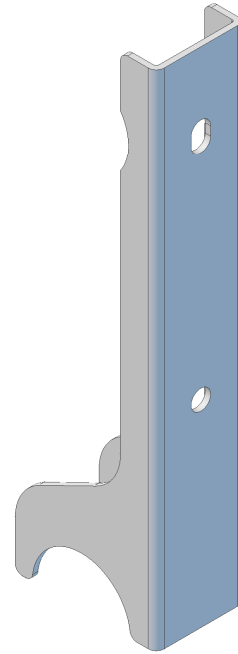

used as
box riser

used as
trussmover

used as
stage (legs) riser

Product: Admiral Lifting wheel

Code: POPOAL04

ADMIRAL
STAGING ESSENTIALS

WLL wiel / castor 130 kg

Product:	lifting wheel
Code:	

Product:	Lifting wheel attachments
Code:	

minimum podium hoogte: 40 cm
minimum stage height: 40 cm

dubbele poot:
two legs:

Section A-A

Product:	lifting wheel
Code:	