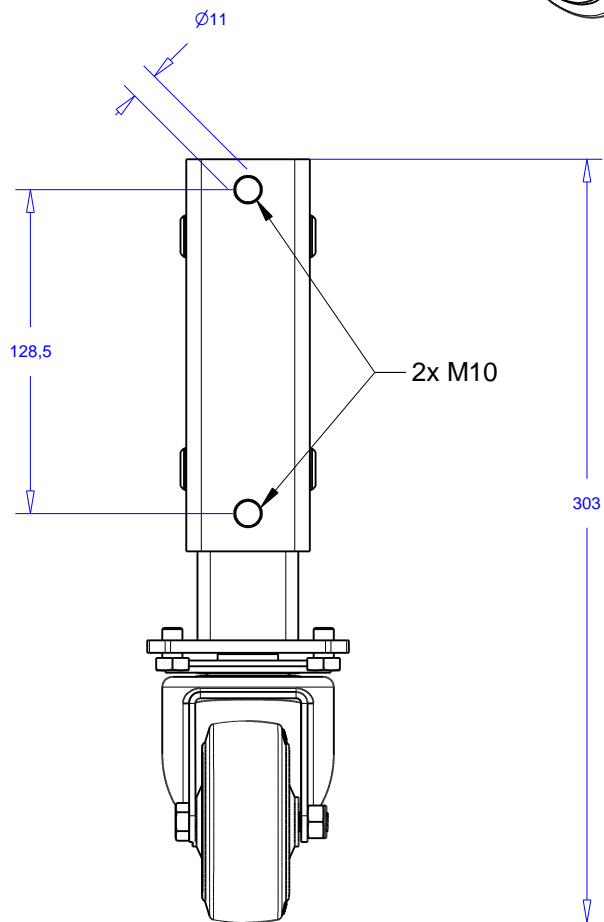

used as
box riser

used as
trussmover

used as
stage (legs) riser

Product: Admiral Lifting wheel

Code: POPOAL04

ADMIRAL
STAGING ESSENTIALS

WLL wiel / castor 130 kg

Product:	lifting wheel
Code:	

Product:	Lifting wheel attachments
Code:	

minimum podium hoogte: 40 cm
minimum stage height: 40 cm

dubbele poot:
two legs:

Section A-A

Product:	lifting wheel
Code:	