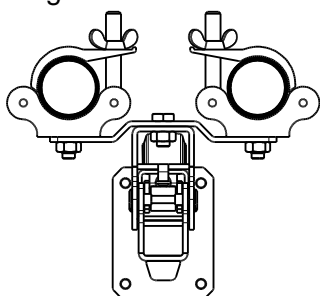

used as
box riser

used as
trussmover

used as
stage (legs) riser

Product: Admiral Lifting wheel

Code: POPOAL04

ADMIRAL
STAGING ESSENTIALS

WLL wiel / castor 130 kg

Product:	lifting wheel
Code:	

Product:	Lifting wheel attachments
Code:	

minimum podium hoogte: 40 cm
minimum stage height: 40 cm

dubbele poot:
two legs:

Section A-A

Product:	lifting wheel
Code:	