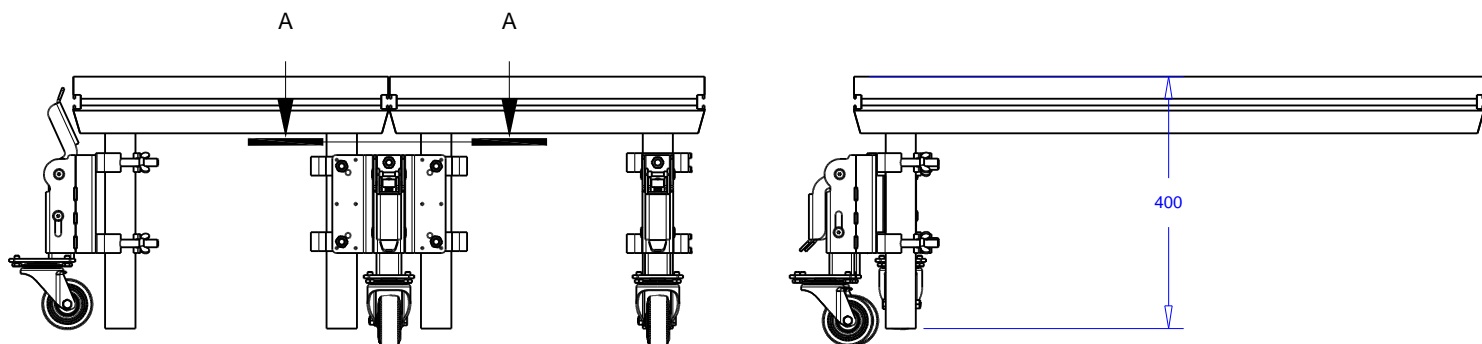

used as
box riser

used as
trussmover

used as
stage (legs) riser

Product: Admiral Lifting wheel

Code: POPOAL04

ADMIRAL
STAGING ESSENTIALS

WLL wiel / castor 130 kg

Product:	lifting wheel
Code:	

Product:	Lifting wheel attachments
Code:	

minimum podium hoogte: 40 cm
minimum stage height: 40 cm

dubbele poot:
two legs:

Section A-A

Product:	lifting wheel
Code:	