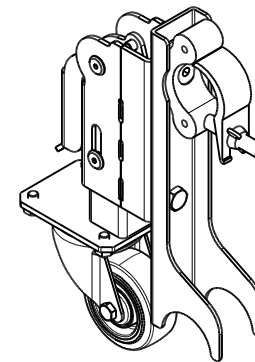

used as
box riser

used as
trussmover

used as
stage (legs) riser

Product: Admiral Lifting wheel

Code: POPOAL04

ADMIRAL
STAGING ESSENTIALS

WLL wiel / castor 130 kg

Product:	lifting wheel
Code:	

Product:	Lifting wheel attachments
Code:	

minimum podium hoogte: 40 cm
minimum stage height: 40 cm

dubbele poot:
two legs:

Section A-A

Product:	lifting wheel
Code:	