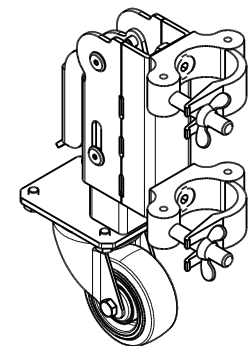

used as
box riser

used as
trussmover

used as
stage (legs) riser

Product: Admiral Lifting wheel

Code: POPOAL04

ADMIRAL
STAGING ESSENTIALS

WLL wiel / castor 130 kg

Product:	lifting wheel
Code:	

Product:	Lifting wheel attachments
Code:	

minimum podium hoogte: 40 cm
minimum stage height: 40 cm

dubbele poot:
two legs:

Section A-A

Product:	lifting wheel
Code:	