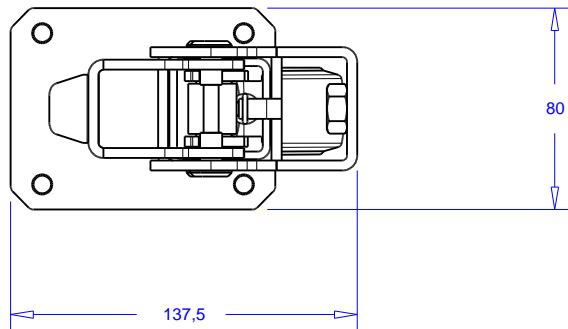

used as
box riser

used as
trussmover

used as
stage (legs) riser

Product: Admiral Lifting wheel

Code: POPOAL04

ADMIRAL
STAGING ESSENTIALS

WLL wiel / castor 130 kg

Product:	lifting wheel
Code:	

Product:	Lifting wheel attachments
Code:	

minimum podium hoogte: 40 cm
minimum stage height: 40 cm

dubbele poot:
two legs:

Section A-A

Product:	lifting wheel
Code:	