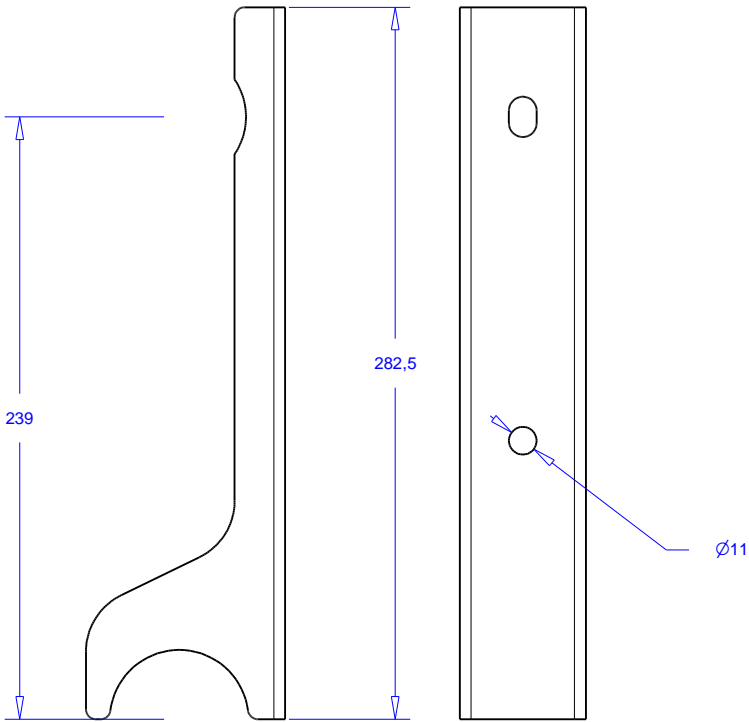

used as
box riser

used as
trussmover

used as
stage (legs) riser

Product: Admiral Lifting wheel

Code: POPOAL04

ADMIRAL
STAGING ESSENTIALS

WLL wiel / castor 130 kg

Product:	lifting wheel
Code:	

Product:	Lifting wheel attachments
Code:	

minimum podium hoogte: 40 cm
minimum stage height: 40 cm

dubbele poot:
two legs:

Section A-A

Product:	lifting wheel
Code:	