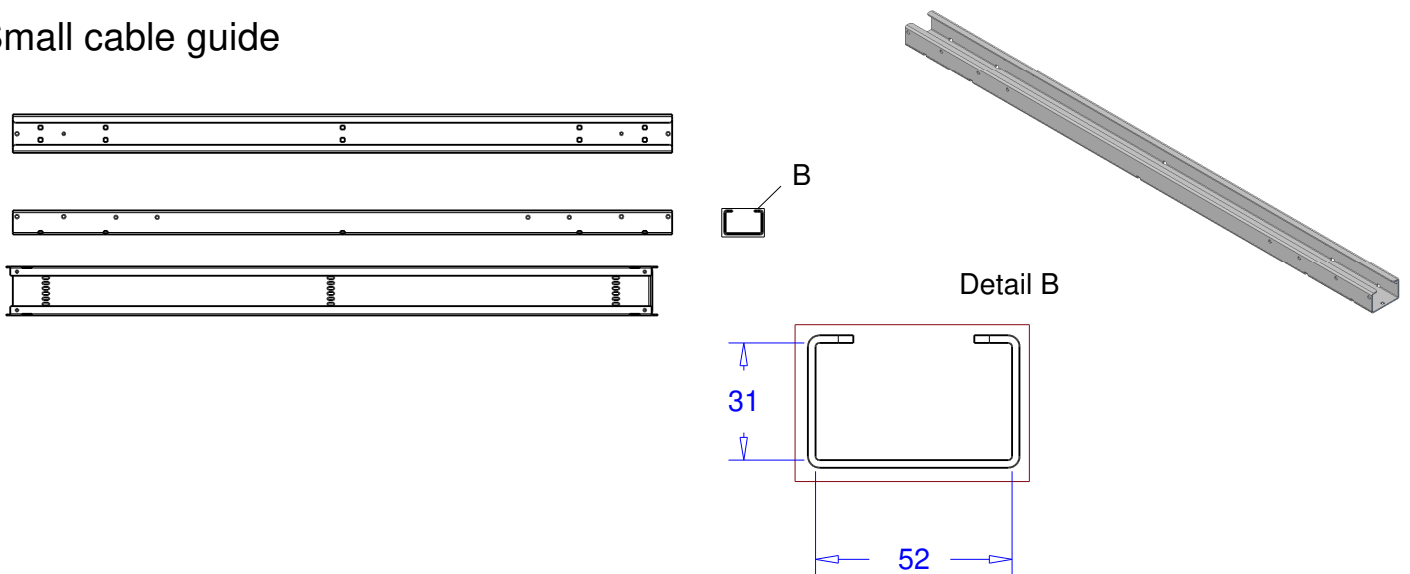

Product: base 3m height 6m  
Code: RIKGSN306 and RIKGSN306B

## Small cable guide