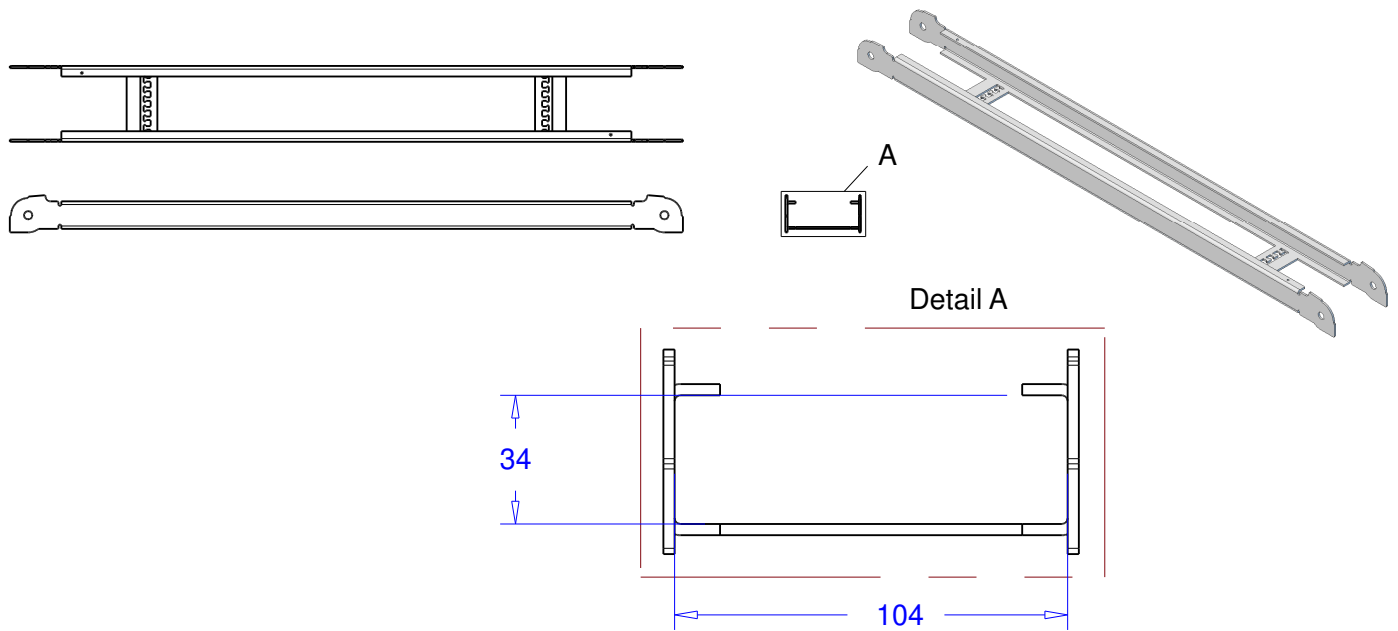

Product: base 3m height 6m  
Code: RIKGSN306 and RIKGSN306B

## Basic cable guide

## Small cable guide