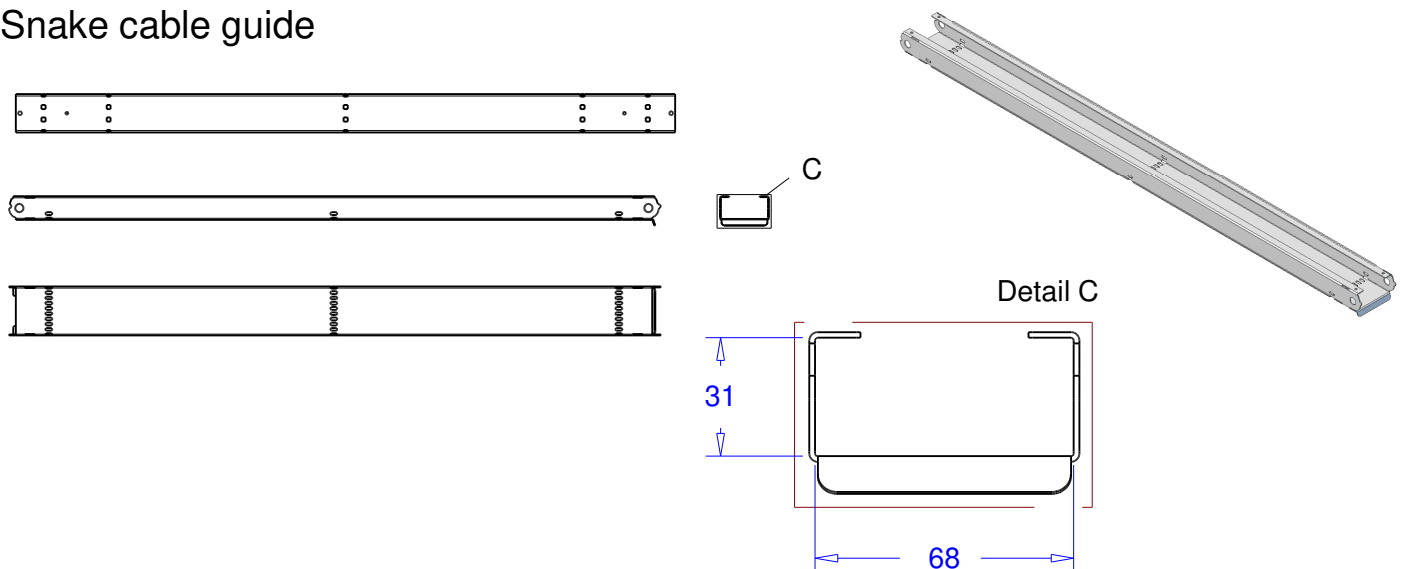

Snake cable guide

Product: comparison cable gutter

Code:

ADMIRAL
STAGING ESSENTIALS