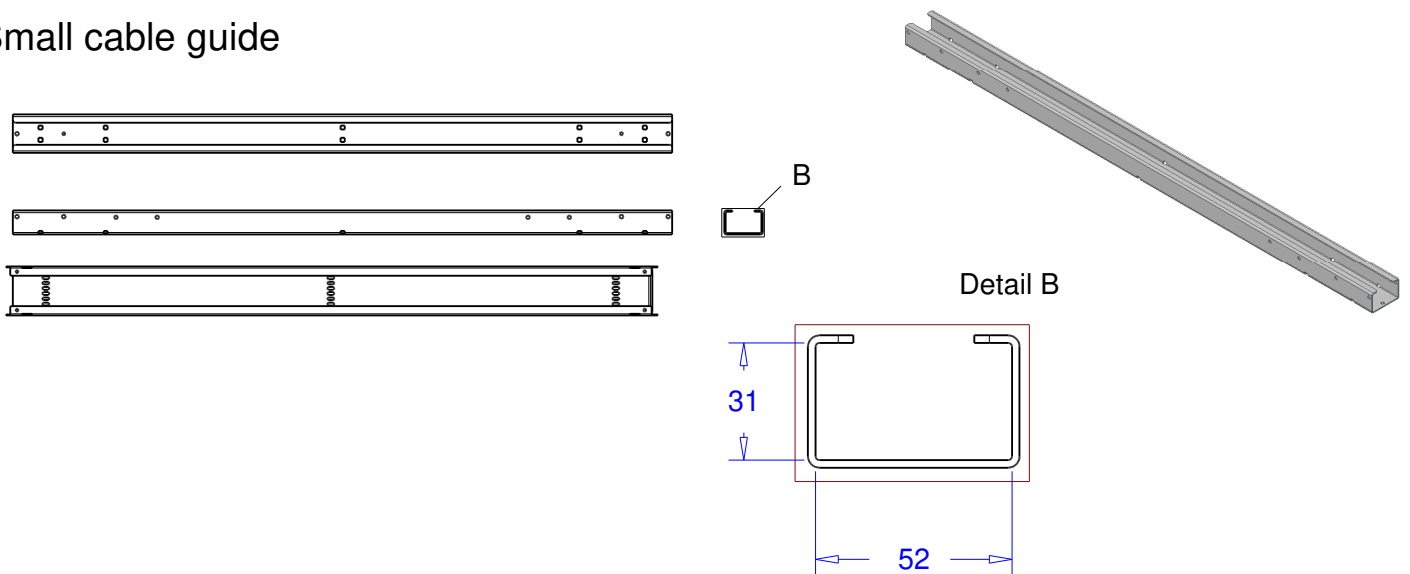

Product:	base 3m x height 8m	
Code:	RIKGSN308 and RIKGSN308B	

Basic cable guide

Small cable guide

Snake cable guide

Product: comparison cable gutter

Code:

ADMIRAL
STAGING ESSENTIALS