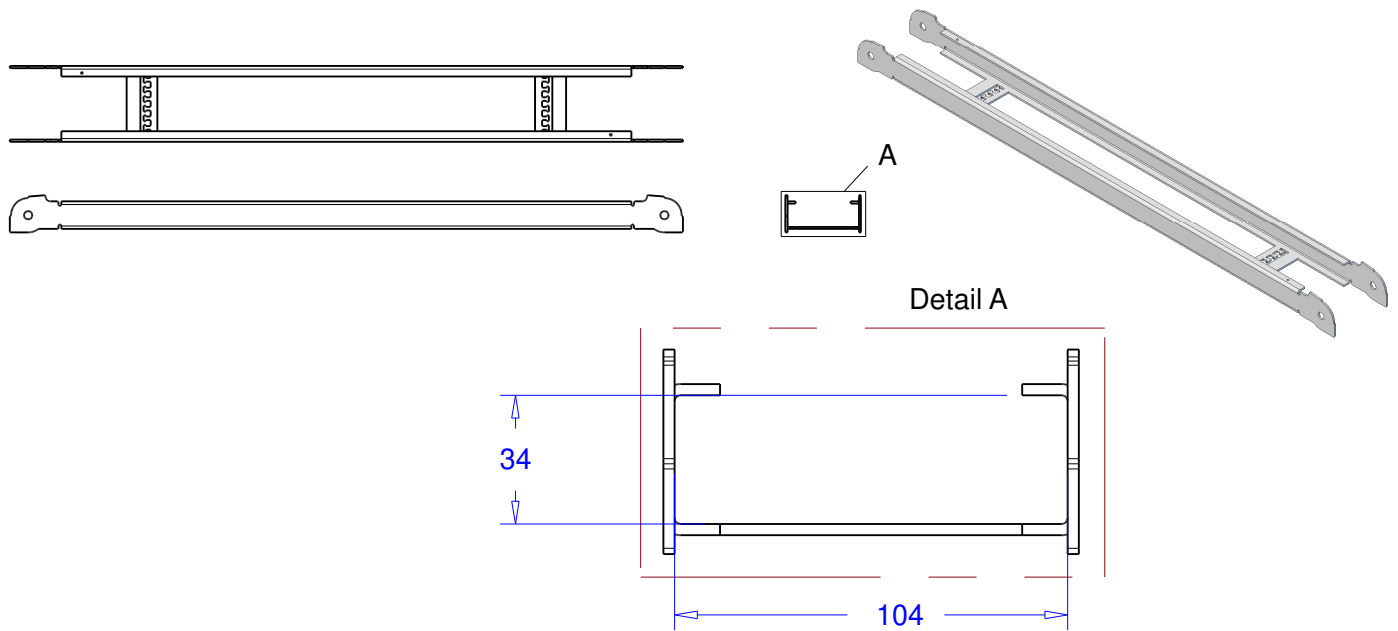

Product:	base 3m x height 8m	
Code:	RIKGSN308 and RIKGSN308B	

Basic cable guide

Small cable guide

Snake cable guide

Product: comparison cable gutter

Code:

ADMIRAL
STAGING ESSENTIALS