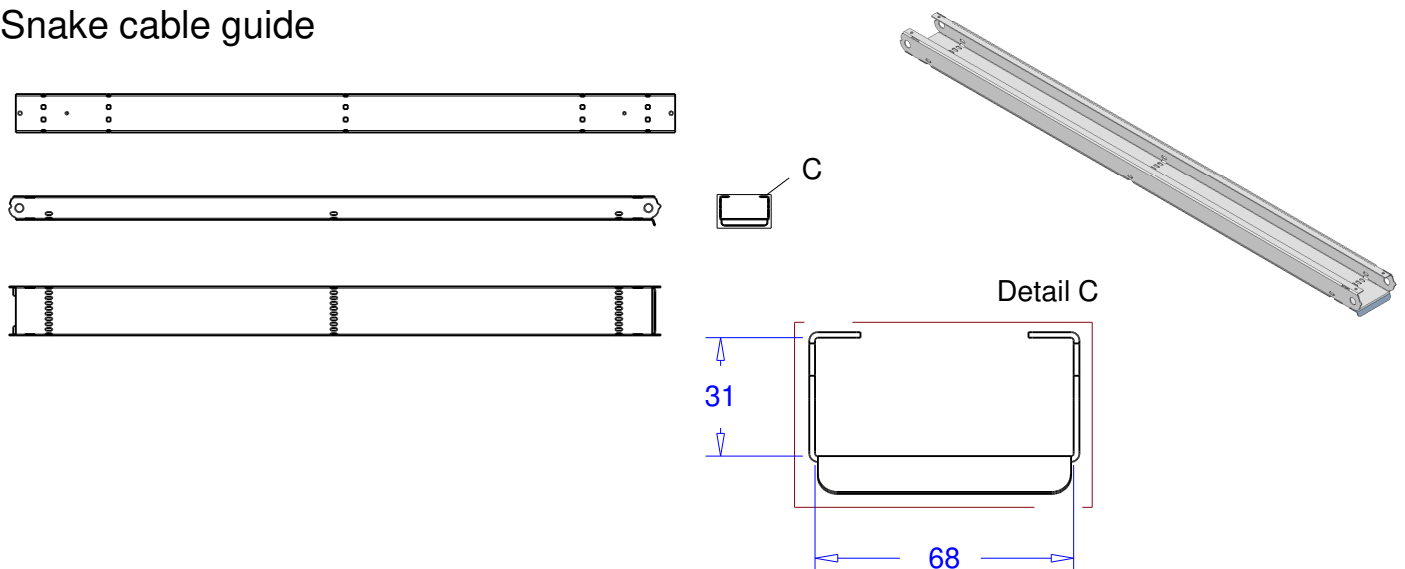

Product:	base 3m x height 8m	
Code:	RIKGSN308 and RIKGSN308B	

Basic cable guide

Small cable guide

Snake cable guide

Product: comparison cable gutter

Code:

ADMIRAL
STAGING ESSENTIALS