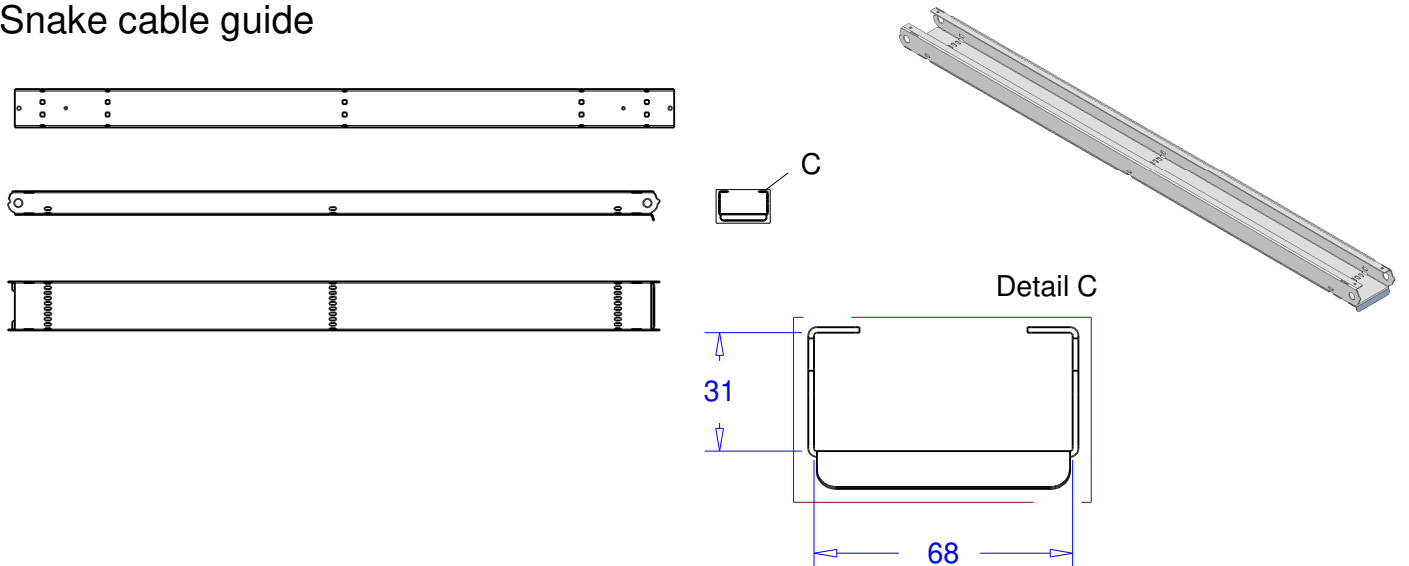

Snake cable guide

Product: comparison cable gutter

Code:

ADMIRAL
STAGING ESSENTIALS